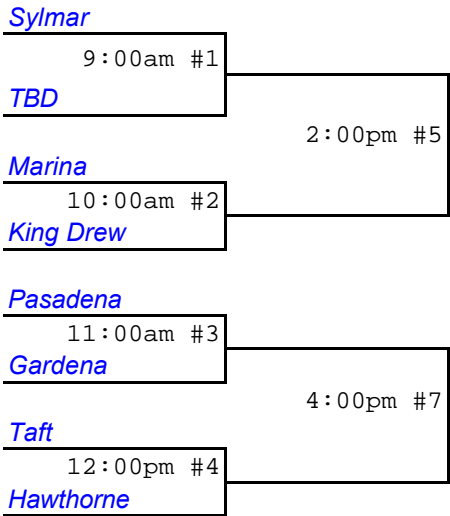

# Girls Basketball

# Jefferson

**Saturday, June 14**  
(8 games)

## Winners Bracket