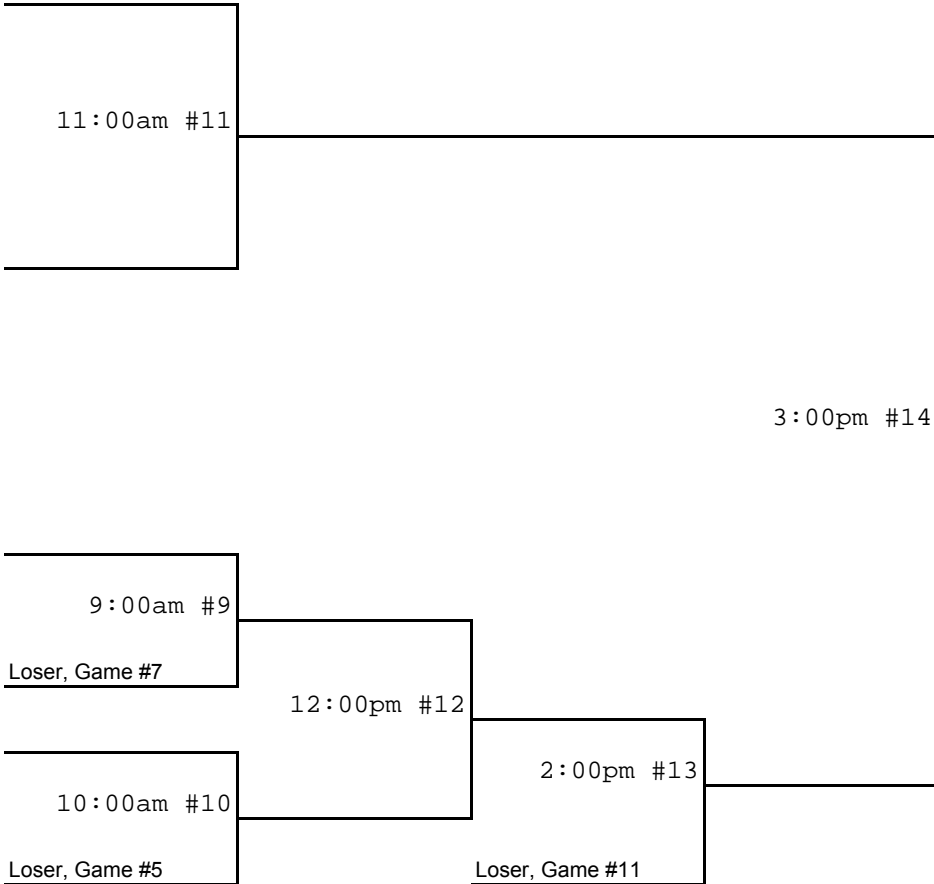

Girls Basketball

LA Southwest College

Court #2

Saturday, June 14
(8 games)

Sunday, June 15
(6 games)

Winners Bracket

W. Torrance

9:00am #1
Mayfair

2:00pm #5

Fairfax

10:00am #2
Torrance

Millikan 2

11:00am #3
Franklin

4:00pm #7

Oxnard

12:00pm #4
S. El Monte

Losers Bracket

Loser, Game #1

3:00pm #6
Loser, Game #2

Loser, Game #3

5:00pm #8
Loser, Game #4

Double Elimination Through Round 3

*Winner of Game #13 will have to play Game #14 without rest