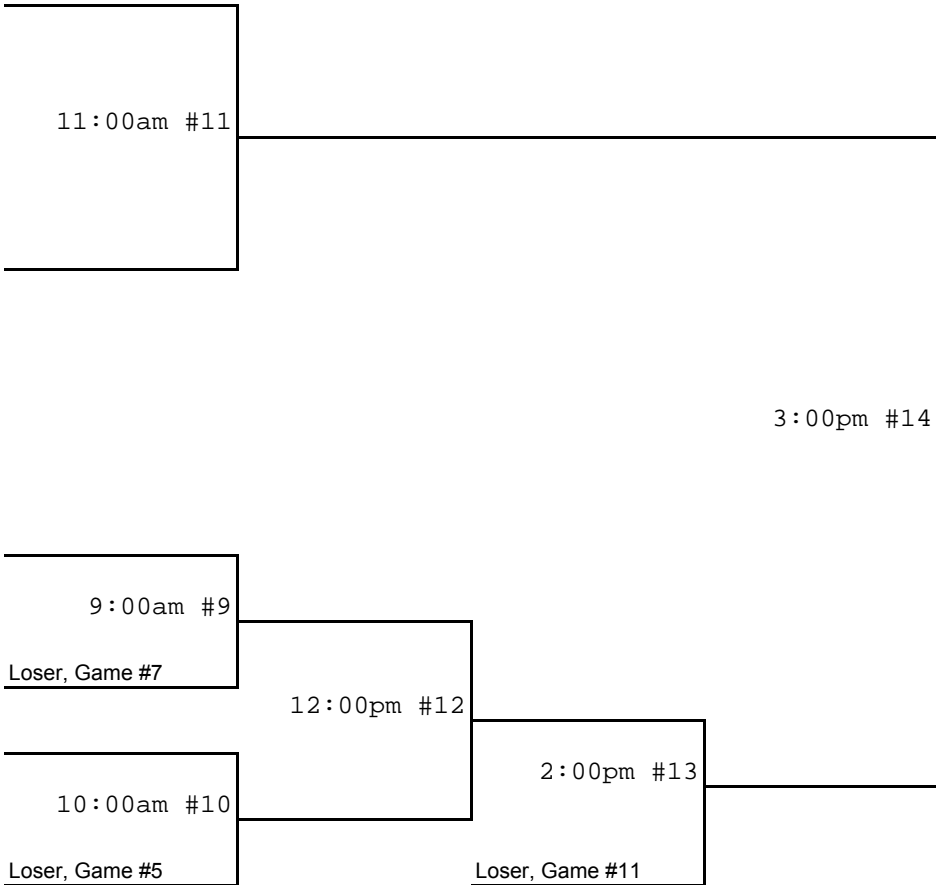

Double Elimination Through Round 3

winner advances to 2nd weekend

Saturday, June 21
Locke High School

*Winner of Game #13 will have to play Game #14 without rest