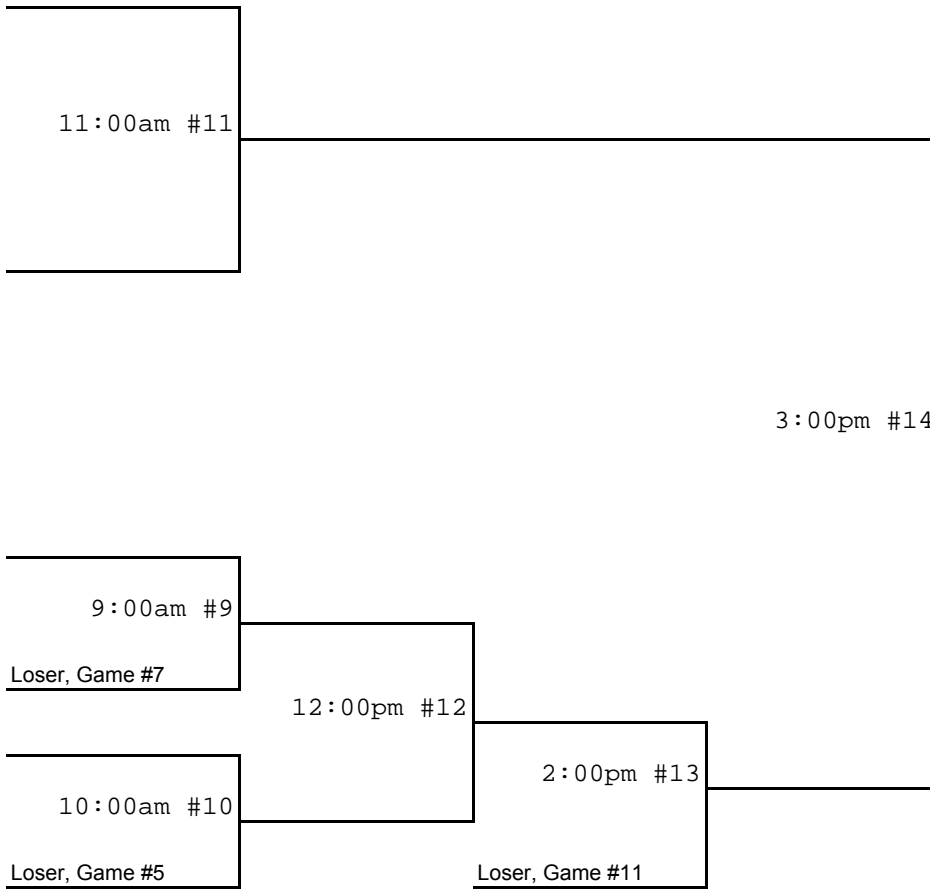

Girls Basketball

Carson

Saturday, June 14
(8 games)

Winners Bracket

Carson

9:00am #1
TBD 2:00pm #5

Marshall

10:00am #2
Canoga Park

Chatsworth

11:00am #3
Huntington Park 4:00pm #7

Camarillo

12:00pm #4
Culver City

Losers Bracket

Loser, Game #1
3:00pm #6
Loser, Game #2

Loser, Game #3
5:00pm #8
Loser, Game #4

Sunday, June 15
(6 games)

**Double Elimination
Through Round 3**

winner advances to 2nd weekend

*Saturday, June 21
Locke High School*

*Winner of Game #13 will have to play Game #14 without rest