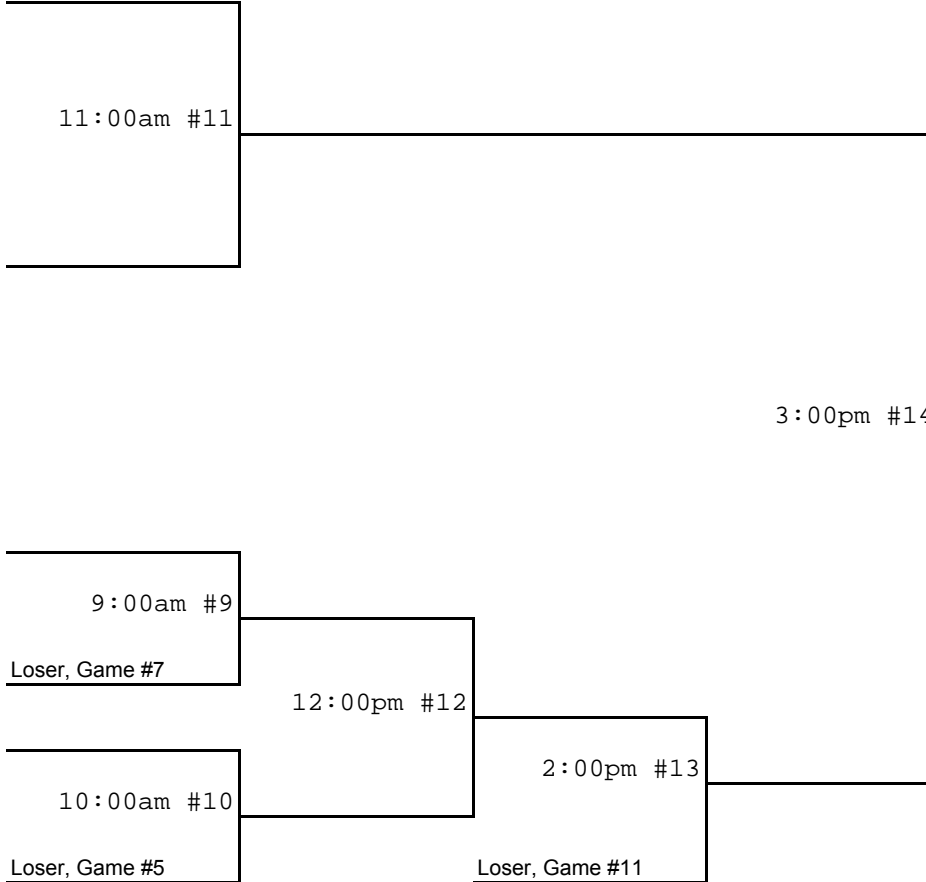

Girls Basketball

Millikan

Saturday, June 14
(8 games)

Winners Bracket

Millikan

9:00am #1
TBD

2:00pm #5

Bell Gardens

10:00am #2
Saint Monica

Fremont

11:00am #3
Van Nuys

4:00pm #7

Lakewood #1

12:00pm #4
Birmingham

Losers Bracket

Loser, Game #1
3:00pm #6
Loser, Game #2

Loser, Game #3
5:00pm #8
Loser, Game #4

Sunday, June 15
(6 games)

**Double Elimination
Through Round 3**

winner advances to 2nd weekend
Saturday, June 21
Locke High School

*Winner of Game #13 will have to play Game #14 without rest