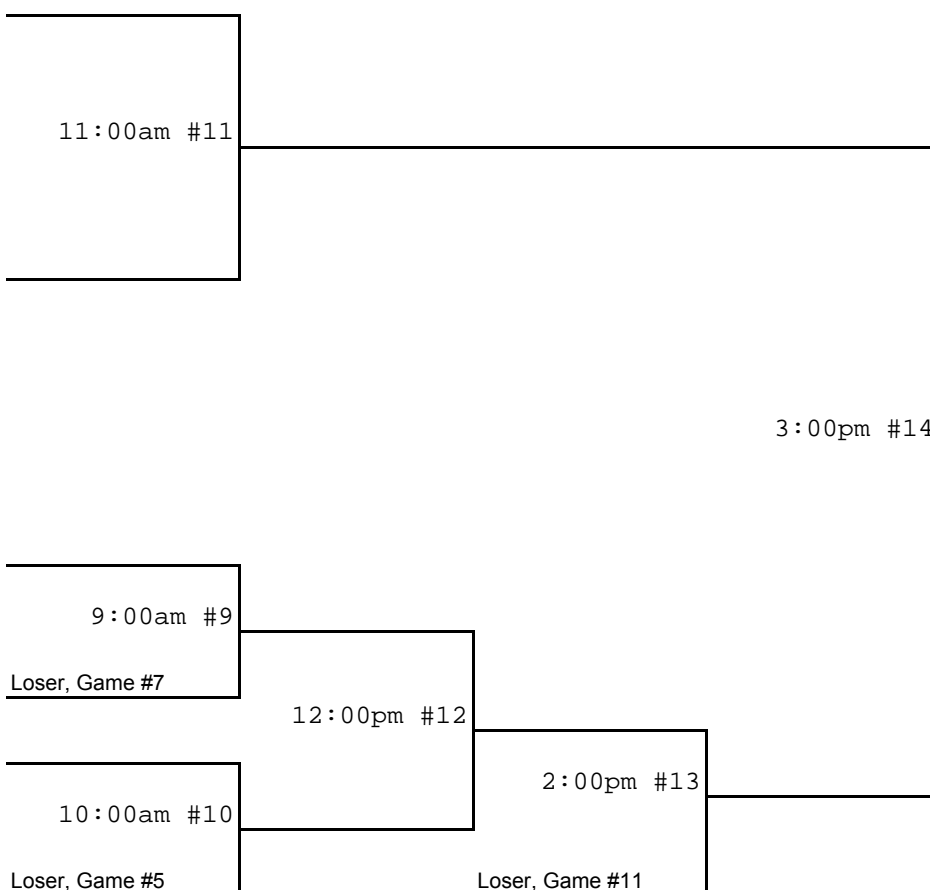

Double Elimination Through Round 3

winner advances to 2nd weekend

*Saturday, June 21
Locke High School*

*Winner of Game #13 will have to play Game #14 without rest